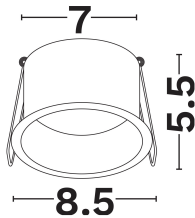

NOVA LUCE

PRODUCT DATASHEET

Version: 001

PRODUCT PHOTOGRAPH

GENERAL INFORMATION

Product Code	9011360
Product Category	Downlights GU10
Product Family	Stardust
Mounting Location	
Application Environment	Indoor

DIMENSION & WEIGHT

LxWxH (cm)	D:8.5 H:5.5cm
Cut out (cm)	7
Weight (Kgr)	N/A

TECHNICAL DRAWING

MATERIAL & COLOR

Product Color	Black
Body Material	Aluminium
Cover Material	N/A

APPLICATION & MOUNTING

Ambient Working Temp.	45 C
Type of Protection	IP20
Protection Class IK	IK03
Dimmable	N/A
Type of Dimming (Optional)	N/A
Mounting type	Recessed
Mounting Depth (cm)	Ceiling
Led Module Replaceable	Yes
Light Source	Led
Adjustable	No