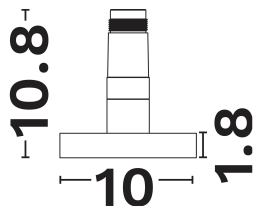

COMPATIBLE WITH

— On/Off Driver: N/A

— Triac Driver: N/A

— Dali Driver: N/A

GENERAL INFORMATION

Product Code	9492883
Product Category	Systems
Product Family	Imagine Lighting Systems
Mounting Location	Ceiling
Application Environment	Indoor

DIMENSION & WEIGHT

LxWxH (cm)	D: 10 H: 10.8
Cut out (cm)	N/A
Weight (Kgr)	N/A

MATERIAL & COLOR

Product Color	Black
Body Material	Aluminium
Cover Material	N/A

APPLICATION & MOUNTING

Ambient Working Temp.	45 C
Type of Protection	IP20
Protection Class IK	IK03
Dimmable	Yes
Type of Dimming (Optional)	Dali
Mounting type	Surface
Mounting Depth (cm)	Ceiling
Led Module Replaceable	No
Light Source	Led
Adjustable	No

NOVA LUCE S.A

Schimatari Viotias
32009, Greece

+30 22620 58 121
+30 22620 56 743

info@novaluce.com
www.novaluce.com