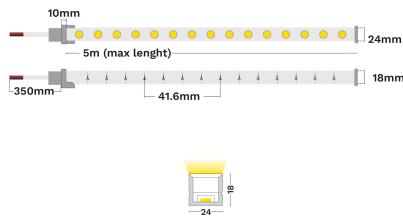

COMPATIBLE WITH

— On/Off Driver: N/A

— Triac Driver: N/A

— Dali Driver: N/A

GENERAL INFORMATION

Product Code	9540075
Product Category	Neon Flex
Product Family	Bine
Mounting Location	N/A
Application Environment	Outdoor

DIMENSION & WEIGHT

LxWxH (cm)	L:5m 24x18 mm
Cut out (cm)	N/A
Weight (Kgr)	N/A

MATERIAL & COLOR

Product Color	N/A
Body Material	Silicone
Cover Material	N/A

APPLICATION & MOUNTING

Ambient Working Temp.	45 C
Type of Protection	IP67
Protection Class IK	N/A
Dimmable	Yes
Type of Dimming (Optional)	Triac/Dali
Mounting type	N/A
Mounting Depth (cm)	N/A
Led Module Replaceable	No
Light Source	Led
Adjustable	No

NOVA LUCE S.A

Schimatari Viotias
32009, Greece

+30 22620 58 121
+30 22620 56 743

info@novaluce.com
www.novaluce.com