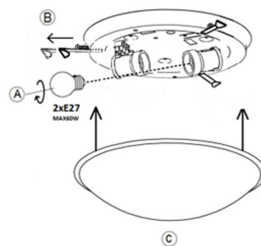

NOVA LUCE

702202

1

Turn off the general switch

2

Drill holes & apply plastic anchors

3

Apply screws

4

Connect the wires

5

Insert the bulb & apply
The top glass

6

Turn on the general switch