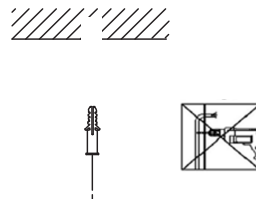

NOVA LUCE

702202

1

Turn off the general switch

2

Drill holes & apply plastic anchors

3

Apply screws

4

Connect the wires

5

Insert the bulb & apply
The top glass

6

Turn on the general switch