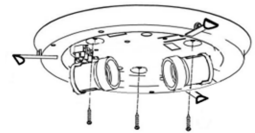

NOVA LUCE

702202

1

Turn off the general switch

2

Drill holes & apply plastic anchors

3

Apply screws

4

Connect the wires

5

Insert the bulb & apply
The top glass

6

Turn on the general switch