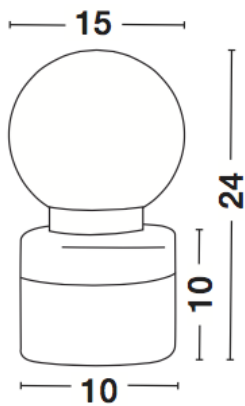

NOVA LUCE

PRODUCT DATASHEET

Version: 001

PRODUCT PHOTOGRAPH

TECHNICAL DRAWING

GENERAL INFORMATION

Product Code	9010264
Collection	Decorative
Product Category	Table
Product Family	Juliet
Mounting Location	N/A
Application Environment	Indoor

DIMENSION & WEIGHT

LxWxH (cm)	L: 15 W: 10 H: 24
Cut out (cm)	N/A
Weight (Kgr)	0.6

MATERIAL & COLOR

Product Color	Gold & Smoky
Body Material	Metal & Glass

APPLICATION & MOUNTING

Ambient Working Temp.	Max 45 oC
Type of Protection	IP20
Dimmable	Depends on the lamp
Type of Dimming (Optional)	N/A
Mounting type	N/A
Mounting Depth (cm)	N/A
Led Module Replaceable	Yes
Light Source	LED E14