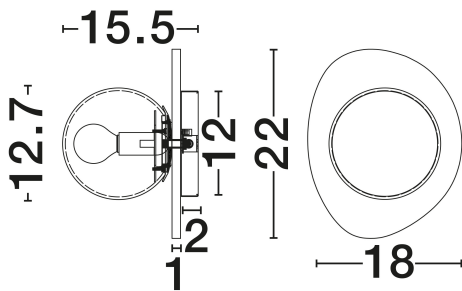

NOVA LUCE

PRODUCT DATASHEET

Version: 001

PRODUCT PHOTOGRAPH

TECHNICAL DRAWING

GENERAL INFORMATION

Product Code	9001130
Collection	Indoor
Product Category	Wall
Product Family	Marg
Mounting Location	Wall
Application Environment	Indoor
Specifications	N/A

DIMENSION & WEIGHT

LxWxH (cm)	L: 18 W: 15.5 H: 22
Cut Out (cm)	N/A
Weight (Kgr)	1.3

MATERIAL & COLOR

Product Color	White Calaccata & Milky White
Body Material	Marble & Glass

APPLICATION & MOUNTING

Ambient Working Temp.	Max 45°C
Type of Protection	IP20
Dimmable	Yes
Type of Dimming	N/A
Mounting type	Surface
Mounting Depth (cm)	N/A
Led Module Replaceable	Yes
Light Source	E14

Power (Nominal)	1x5W
Input voltage (Nominal)	100-240V
Mains Frequency	50/60Hz

PHOTOMETRICAL DATA

Luminous Flux	N/A
Color Temperature	N/A
Light Color (Designation)	N/A

WARRANTY

Warranty	3 Years
----------	----------------