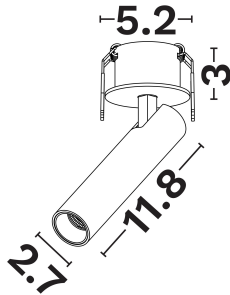

NOVA LUCE

PRODUCT DATASHEET

Version: 001

PRODUCT PHOTOGRAPH

TECHNICAL DRAWING

COMPATIBLE WITH

— On/Off Driver: Included

— Triac Driver: 9844008(Remote)

LxWxH (cm)	D:2.7 H:11.8
Cut out (cm)	4,4
Weight (Kgr)	N/A

MATERIAL & COLOR

Product Color	Black
Body Material	Aluminium
Cover Material	N/A

APPLICATION & MOUNTING

Ambient Working Temp.	45 C
Type of Protection	IP20
Protection Class IK	IK04
Dimmable	Yes
Type of Dimming (Optional)	Triac/Dali
Mounting type	Recessed
Mounting Depth (cm)	Ceiling
Led Module Replaceable	No
Light Source	Led
Adjustable	Yes

Power (Nominal)	7
Input voltage (Nominal)	220-240Vac
Mains Frequency	50/60Hz
Output voltage	40Vdc
Output Current	150mA
Power Factor	0,82
Efficiency	>74%
SVM	60.4
Pst	61
Class	II

PHOTOMETRICAL DATA

Luminous Flux	297
Luminous Efficacy	42.4
Color Temperature	3000
Light Color (Designation)	Warm White
CRI	>90
SDCM	<3
Beam Angle	24
UGR	<15