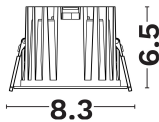

TECHNICAL DRAWING