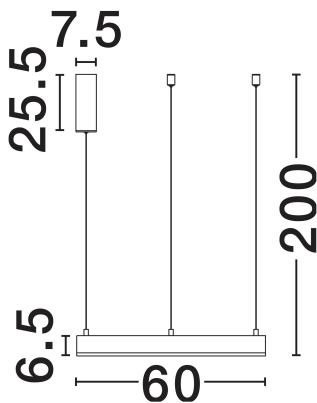

GENERAL INFORMATION

Product Code	9530212
Collection	Indoor
Product Category	Suspension
Product Family	Motif
Mounting Location	Wall
Application Environment	Indoor
Specifications	N/A

DIMENSION & WEIGHT

LxWxH (cm)	D: 60 H: 200
Cut Out (cm)	N/A
Weight (Kgr)	2

MATERIAL & COLOR

Product Color	Sandy Black
Body Material	Aluminium & Acrylic

APPLICATION & MOUNTING

Ambient Working Temp.	Max 45°C
Type of Protection	IP20
Dimmable	Yes
Type of Dimming	Triac
Mounting type	Surface
Mounting Depth (cm)	N/A
Led Module Replaceable	No
Light Source	LED

NOVA LUCE S.A

Schimatari Viotias
32009, Greece

+30 22620 58 121
+30 22620 56 743

info@novaluce.com
www.novaluce.com