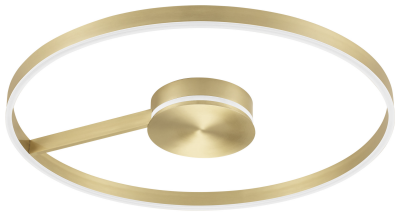

NOVA LUCE

PRODUCT DATASHEET

Version: 001

PRODUCT PHOTOGRAPH

TECHNICAL DRAWING