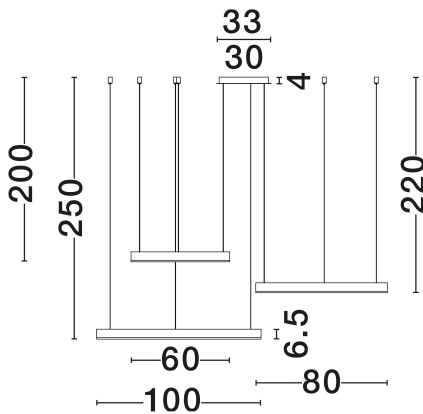

NOVA LUCE

PRODUCT DATASHEET

Version: 001

PRODUCT PHOTOGRAPH

GENERAL INFORMATION

Product Code	9530190
Collection	Indoor
Product Category	Suspension
Product Family	Motif
Mounting Location	Wall
Application Environment	Indoor
Specifications	N/A

DIMENSION & WEIGHT

LxWxH (cm)	30 D2: 80 D3: 100 H: 250
Cut Out (cm)	N/A
Weight (Kgr)	7.3

MATERIAL & COLOR

Product Color	Brass Gold
Body Material	Aluminium & Acrylic

TECHNICAL DRAWING

APPLICATION & MOUNTING

Ambient Working Temp.	Max 45°C
Type of Protection	IP20
Dimmable	Yes
Type of Dimming	Triac
Mounting type	Surface
Mounting Depth (cm)	N/A
Led Module Replaceable	No
Light Source	LED

NOVA LUCE S.A

Schimatari Viotias
32009, Greece

+30 22620 58 121
+30 22620 56 743

info@novaluce.com
www.novaluce.com

NOVA LUCE

PRODUCT DATASHEET

Version: 001

ELECTRICAL DATA

Power (Nominal)	110W
Input voltage (Nominal)	220-240V
Mains Frequency	50/60Hz

PHOTOMETRICAL DATA