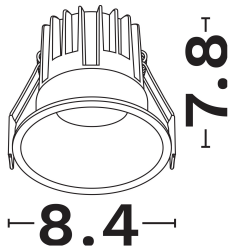

NOVA LUCE

PRODUCT DATASHEET

Version: 001

PRODUCT PHOTOGRAPH

TECHNICAL DRAWING

COMPATIBLE WITH

— On/Off Driver: Included

— Triac Driver: 9844019

— Dali Driver: 9621523

GENERAL INFORMATION

Product Code	9580642
Product Category	Downlights
Product Family	Luella
Mounting Location	Ceiling
Application Environment	Indoor

DIMENSION & WEIGHT

LxWxH (cm)	D: 8.5 H:7.8
Cut out (cm)	7,5
Weight (Kgr)	N/A

MATERIAL & COLOR

Product Color	White & Gold
Body Material	Aluminium
Cover Material	N/A

APPLICATION & MOUNTING

Ambient Working Temp.	45 C
Type of Protection	IP20
Protection Class IK	IK03
Dimmable	Yes
Type of Dimming (Optional)	Triac/Dali
Mounting type	Recessed
Mounting Depth (cm)	Ceiling
Led Module Replaceable	No
Light Source	Led
Adjustable	No

Power (Nominal)	13
Input voltage (Nominal)	220-240Vac
Mains Frequency	50/60Hz
Output voltage	40Vdc
Output Current	300mA
Power Factor	0,9
Efficiency	>73%
SVM	<0.4
Pst	<1
Class	II

PHOTOMETRICAL DATA

Luminous Flux	1172
Luminous Efficacy	90.2
Color Temperature	2700
Light Color (Designation)	Warm White
CRI	>90
SDCM	<3
Beam Angle	38
UGR	<19