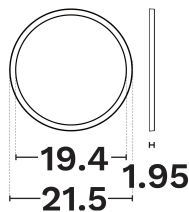

TECHNICAL DRAWING

MATERIAL & COLOR

Product Color	White
Body Material	Plastic
Cover Material	N/A

APPLICATION & MOUNTING

Ambient Working Temp.	45 C
Type of Protection	IP20
Protection Class IK	IK05
Dimmable	N/A
Type of Dimming (Optional)	N/A
Mounting type	Recessed/Surface
Mounting Depth (cm)	Ceiling
Led Module Replaceable	No
Light Source	Led
Adjustable	Yes

COMPATIBLE WITH

— On/Off Driver: Included

— Triac Driver: N/A

— Dali Driver: N/A

NOVA LUCE S.A

Schimatari Viotias
32009, Greece

+30 22620 58 121
+30 22620 56 743

info@novaluce.com
www.novaluce.com