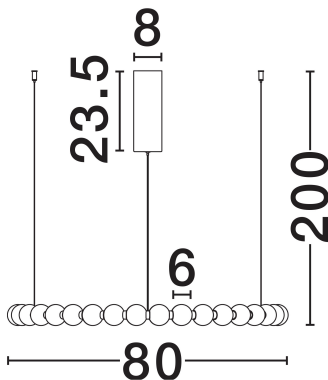

NOVA LUCE

PRODUCT DATASHEET

Version: 001

PRODUCT PHOTOGRAPH

TECHNICAL DRAWING

GENERAL INFORMATION

Product Code	9695231
Collection	Indoor
Product Category	Suspension
Product Family	Perla
Mounting Location	Wall
Application Environment	Indoor
Specifications	N/A

DIMENSION & WEIGHT

LxWxH (cm)	D: 80 H: 200
Cut Out (cm)	N/A
Weight (Kgr)	5.2

MATERIAL & COLOR

Product Color	Gold & Opal
Body Material	Metal & Glass

APPLICATION & MOUNTING

Ambient Working Temp.	Max 45°C
Type of Protection	IP20
Dimmable	Yes
Type of Dimming	Triac
Mounting type	Surface
Mounting Depth (cm)	N/A
Led Module Replaceable	No
Light Source	LED

Power (Nominal)	72W
Input voltage (Nominal)	220-240V
Mains Frequency	50/60Hz

PHOTOMETRICAL DATA

Luminous Flux	6492lm
Color Temperature	3000K
Light Color (Designation)	Warm White

WARRANTY

Warranty	3 Years
----------	----------------