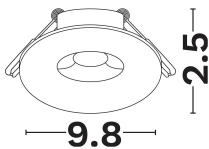

DIMENSION & WEIGHT

LxWxH (cm)	D:9.8 H:2.5cm
Cut out (cm)	7
Weight (Kgr)	0,114

TECHNICAL DRAWING

MATERIAL & COLOR

Product Color	White
Body Material	Aluminium
Cover Material	N/A

APPLICATION & MOUNTING

Ambient Working Temp.	45 C
Type of Protection	IP44
Protection Class IK	IK03
Dimmable	N/A
Type of Dimming (Optional)	N/A
Mounting type	Recessed
Mounting Depth (cm)	Ceiling
Led Module Replaceable	Yes
Light Source	Led
Adjustable	No

NOVA LUCE

PRODUCT DATASHEET

Version: 001

ELECTRICAL DATA

Power (Nominal)	Max 10
Input voltage (Nominal)	100-240Vac
Mains Frequency	50/60Hz
Output voltage	N/A
Output Current	N/A
Power Factor	N/A
Efficiency	N/A
SVM	N/A
Pst	N/A
Class	II