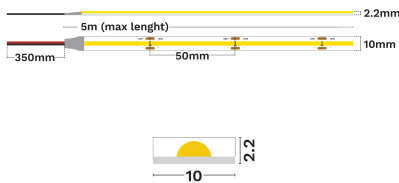

TECHNICAL DRAWING

COMPATIBLE WITH

— On/Off Driver: N/A

— Triac Driver: N/A

— Dali Driver: N/A

GENERAL INFORMATION

Product Code	9540065
Product Category	Led Strips
Product Family	Vida
Mounting Location	N/A
Application Environment	Indoor

DIMENSION & WEIGHT

LxWxH (cm)	L:5m 10 mm
Cut out (cm)	N/A
Weight (Kgr)	N/A

MATERIAL & COLOR

Product Color	N/A
Body Material	Aluminium
Cover Material	N/A

APPLICATION & MOUNTING

Ambient Working Temp.	45 C
Type of Protection	IP20
Protection Class IK	N/A
Dimmable	Yes
Type of Dimming (Optional)	Triac/Dali
Mounting type	N/A
Mounting Depth (cm)	N/A
Led Module Replaceable	No
Light Source	Led
Adjustable	No

NOVA LUCE S.A

Schimatari Viotias
32009, Greece

+30 22620 58 121
+30 22620 56 743

info@novaluce.com
www.novaluce.com