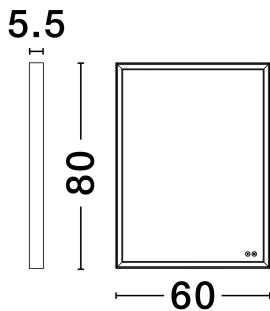

TECHNICAL DRAWING

APPLICATION & MOUNTING

Ambient Working Temp.	Max 45°C
Type of Protection	IP44
Dimmable	No
Type of Dimming	N/A
Mounting type	Surface
Mounting Depth (cm)	N/A
Led Module Replaceable	No
Light Source	LED

NOVA LUCE S.A

Schimatari Viotias
32009, Greece

+30 22620 58 121
+30 22620 56 743

info@novaluce.com
www.novaluce.com