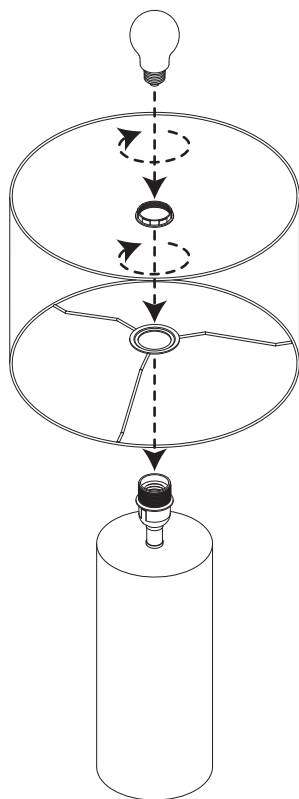

NOVA LUCE

9001064

1

Place the shade into place
Make it stable
by tying up the washer
& Apply the bulb by rotating

2

Plug it in power to turn it on/ off

3

Installation completed