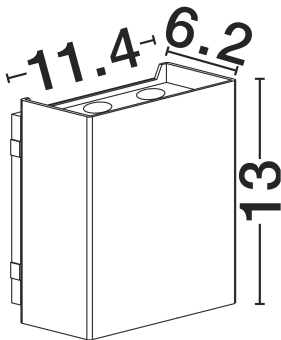

NOVA LUCE

PRODUCT DATASHEET

Version: 001

PRODUCT PHOTOGRAPH

GENERAL INFORMATION

Product Code	9971475
Collection	Outdoor
Product Category	Wall
Product Family	Elio
Mounting Location	Wall
Application Environment	Outdoor
Specifications	N/A

DIMENSION & WEIGHT

LxWxH (cm)	L:11.4 W:6.2 H:13 cm
Cut out (cm)	N/A
Weight (Kgr)	0.7

TECHNICAL DRAWING

MATERIAL & COLOR

Product Color	Corten
Body Material	Aluminium & Glass

APPLICATION & MOUNTING

Ambient Working Temp.	Max 45 oC
Type of Protection	IP65
Dimmable	No
Type of Dimming	N/A
Mounting type	Surface
Mounting Depth (cm)	N/A
Led Module Replaceable	No
Light Source	LED

NOVA LUCE S.A

Schimatari Viotias
32009, Greece

+30 22620 58 121
+30 22620 56 743

info@novaluce.com
www.novaluce.com