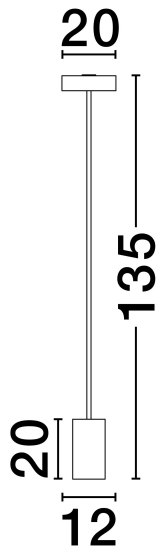

### PRODUCT PHOTOGRAPH

### TECHNICAL DRAWING

### DIMENSION & WEIGHT

LxWxH (cm)	D: 20 H: 135
Cut Out (cm)	N/A
Weight (Kgr)	5