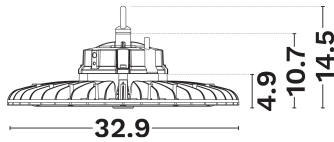

MATERIAL & COLOR

Product Color	Black
Body Material	Aluminium
Cover Material	N/A

APPLICATION & MOUNTING

Ambient Working Temp.	45 C
Type of Protection	IP20
Protection Class IK	IK03
Dimmable	No
Type of Dimming (Optional)	N/A
Mounting type	Surface
Mounting Depth (cm)	Ceiling
Led Module Replaceable	No
Light Source	Led
Adjustable	Yes

COMPATIBLE WITH

— On/Off Driver: N/A

— Triac Driver: N/A

— Dali Driver: N/A

NOVA LUCE S.A

Schimatari Viotias
32009, Greece

+30 22620 58 121
+30 22620 56 743

info@novaluce.com
www.novaluce.com