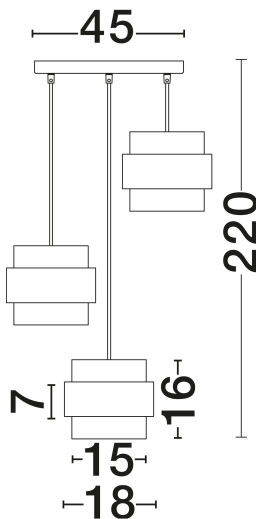

NOVA LUCE

PRODUCT DATASHEET

Version: 001

PRODUCT PHOTOGRAPH

GENERAL INFORMATION

Product Code	9236372
Collection	Indoor
Product Category	Suspension
Product Family	Sianna
Mounting Location	Ceiling
Application Environment	Indoor
Specifications	N/A

DIMENSION & WEIGHT

LxWxH (cm)	D: 45 H: 170
Cut Out (cm)	N/A
Weight (Kgr)	3

MATERIAL & COLOR

Product Color	Smokey & Brass Gold
Body Material	Glass & Metal

APPLICATION & MOUNTING

Ambient Working Temp.	Max 45°C
Type of Protection	IP20
Dimmable	Yes
Type of Dimming	N/A
Mounting type	Surface
Mounting Depth (cm)	N/A
Led Module Replaceable	Yes
Light Source	E27

TECHNICAL DRAWING

NOVA LUCE S.A

Schimatari Viotias
32009, Greece

+30 22620 58 121
+30 22620 56 743

info@novaluce.com
www.novaluce.com

NOVA LUCE

PRODUCT DATASHEET

Version: 001

ELECTRICAL DATA

Power (Nominal)	3x12W
Input voltage (Nominal)	100-240V
Mains Frequency	50/60Hz

PHOTOMETRICAL DATA

Luminous Flux	N/A
Color Temperature	N/A
Light Color (Designation)	N/A

WARRANTY

Warranty	3 Years
----------	----------------