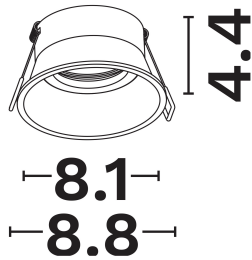

NOVA LUCE

PRODUCT DATASHEET

Version: 001

PRODUCT PHOTOGRAPH

GENERAL INFORMATION

Product Code	9011478
Product Category	Downlights GU10
Product Family	Punk
Mounting Location	
Application Environment	Indoor

DIMENSION & WEIGHT

LxWxH (cm)	D:8.1 H:4.4
Cut out (cm)	7,5
Weight (Kgr)	N/A

TECHNICAL DRAWING

MATERIAL & COLOR

Product Color	Black
Body Material	Aluminium
Cover Material	N/A

APPLICATION & MOUNTING

Ambient Working Temp.	45 C
Type of Protection	IP20
Protection Class IK	N/A
Dimmable	N/A
Type of Dimming (Optional)	N/A
Mounting type	Recessed
Mounting Depth (cm)	Ceiling
Led Module Replaceable	Yes
Light Source	Led Gu10
Adjustable	No