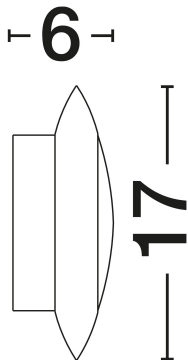

TECHNICAL DRAWING

GENERAL INFORMATION

Product Code	9695115
Collection	Indoor
Product Category	Ceiling
Product Family	Apiro
Mounting Location	Ceiling
Application Environment	Indoor
Specifications	N/A

DIMENSION & WEIGHT

LxWxH (cm)	D: 17 H: 6
Cut Out (cm)	N/A
Weight (Kgr)	0.667

MATERIAL & COLOR

Product Color	Black Nickel
Body Material	Aluminium & Acrylic

APPLICATION & MOUNTING

Ambient Working Temp.	Max 45°C
Type of Protection	IP20
Dimmable	No
Type of Dimming	N/A
Mounting type	Surface
Mounting Depth (cm)	N/A
Led Module Replaceable	No
Light Source	LED

NOVA LUCE S.A

Schimatari Viotias
32009, Greece

+30 22620 58 121
+30 22620 56 743

info@novaluce.com
www.novaluce.com