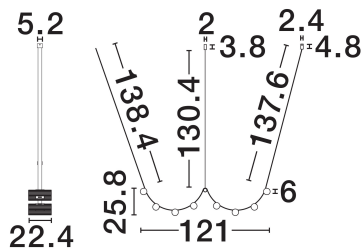

NOVA LUCE

PRODUCT DATASHEET

Version: 001

PRODUCT PHOTOGRAPH

TECHNICAL DRAWING

GENERAL INFORMATION

Product Code	9333211
Collection	Indoor
Product Category	Suspension
Product Family	Luma
Mounting Location	Wall
Application Environment	Indoor
Specifications	N/A

DIMENSION & WEIGHT

LxWxH (cm)	L: 197.3 W: 22.4 H: 160
Cut Out (cm)	N/A
Weight (Kgr)	5

MATERIAL & COLOR

Product Color	Antique Brass
Body Material	Aluminium & Glass

APPLICATION & MOUNTING

Ambient Working Temp.	Max 45°C
Type of Protection	IP20
Dimmable	Yes
Type of Dimming	Triac
Mounting type	Surface
Mounting Depth (cm)	N/A
Led Module Replaceable	No
Light Source	LED

Power (Nominal)	31W
Input voltage (Nominal)	220-240V
Mains Frequency	50/60Hz

PHOTOMETRICAL DATA

Luminous Flux	1705lm
Color Temperature	3000K
Light Color (Designation)	Warm White

WARRANTY

Warranty	3 Years
----------	----------------