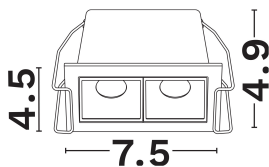

DIMENSION & WEIGHT

LxWxH (cm)	L: 7.5 W: 4.5 H: 4.9
Cut out (cm)	6.8X3.7
Weight (Kgr)	N/A

TECHNICAL DRAWING

MATERIAL & COLOR

Product Color	White
Body Material	Aluminium
Cover Material	N/A

APPLICATION & MOUNTING