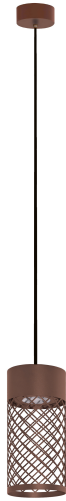

# NOVA LUCE

PRODUCT DATASHEET

Version: 001

## TECHNICAL DRAWING

## GENERAL INFORMATION

Product Code	9060322
Collection	Outdoor
Product Category	Suspension
Product Family	Motley
Mounting Location	Ceiling
Application Environment	Outdoor
Specifications	N/A

## DIMENSION & WEIGHT

LxWxH (cm)	D:10 H:175 cm
Cut out (cm)	N/A
Weight (Kgr)	0