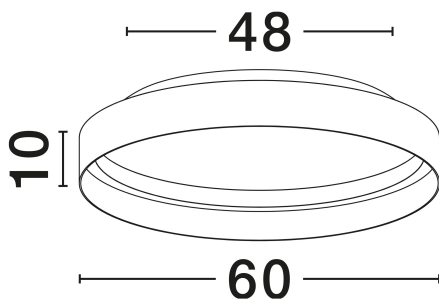

NOVA LUCE

PRODUCT DATASHEET

Version: 001

PRODUCT PHOTOGRAPH

GENERAL INFORMATION

Product Code	9695195
Collection	Indoor
Product Category	Ceiling
Product Family	Lumia
Mounting Location	Ceiling
Application Environment	Indoor
Specifications	N/A

DIMENSION & WEIGHT

LxWxH (cm)	D: 60 H: 10
Cut Out (cm)	N/A
Weight (Kgr)	5.3

MATERIAL & COLOR

Product Color	Champagne Gold & Sandy Black
Body Material	Metal & Aluminium & Silicone

TECHNICAL DRAWING

APPLICATION & MOUNTING

Ambient Working Temp.	Max 45°C
Type of Protection	IP20
Dimmable	Yes
Type of Dimming	Triac
Mounting type	Surface
Mounting Depth (cm)	N/A
Led Module Replaceable	No
Light Source	LED

NOVA LUCE S.A

Schimatari Viotias
32009, Greece

+30 22620 58 121
+30 22620 56 743

info@novaluce.com
www.novaluce.com

NOVA LUCE

PRODUCT DATASHEET

Version: 001

ELECTRICAL DATA

Power (Nominal)	59W
Input voltage (Nominal)	220-240V
Mains Frequency	50/60Hz

PHOTOMETRICAL DATA