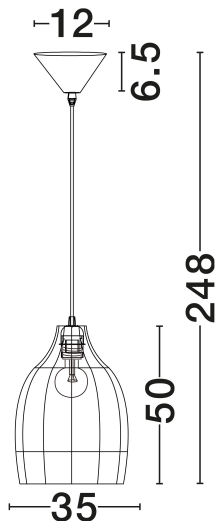

NOVA LUCE

PRODUCT DATASHEET

Version: 001

PRODUCT PHOTOGRAPH

TECHNICAL DRAWING

GENERAL INFORMATION

Product Code	9586652
Collection	Indoor
Product Category	Suspension
Product Family	Solita
Mounting Location	Ceiling
Application Environment	Indoor
Specifications	N/A

DIMENSION & WEIGHT

LxWxH (cm)	D: 35 H: 248
Cut Out (cm)	N/A
Weight (Kgr)	1.16

MATERIAL & COLOR

Product Color	Honey & Sandy Black
Body Material	Rattan & Steel

APPLICATION & MOUNTING

Ambient Working Temp.	Max 45°C
Type of Protection	IP20
Dimmable	Yes
Type of Dimming	N/A
Mounting type	Surface
Mounting Depth (cm)	N/A
Led Module Replaceable	Yes
Light Source	E27

Power (Nominal)	1x12W
Input voltage (Nominal)	100-240V
Mains Frequency	50/60Hz

PHOTOMETRICAL DATA

Luminous Flux	N/A
Color Temperature	N/A
Light Color (Designation)	N/A

WARRANTY

Warranty	3 Years
----------	----------------