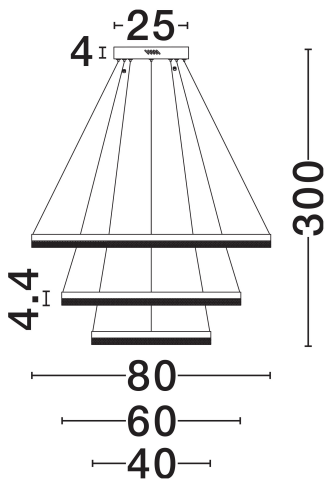

NOVA LUCE

PRODUCT DATASHEET

Version: 001

PRODUCT PHOTOGRAPH

TECHNICAL DRAWING

GENERAL INFORMATION

Product Code	9530232
Collection	Indoor
Product Category	Suspension
Product Family	Adria
Mounting Location	Wall
Application Environment	Indoor
Specifications	N/A

DIMENSION & WEIGHT

LxWxH (cm)	D: 80 H: 300
Cut Out (cm)	N/A
Weight (Kgr)	3.65

MATERIAL & COLOR

Product Color	Brass Gold
Body Material	Aluminium & Acrylic

APPLICATION & MOUNTING

Ambient Working Temp.	Max 45°C
Type of Protection	IP20
Dimmable	Yes
Type of Dimming	Triac
Mounting type	Surface
Mounting Depth (cm)	N/A
Led Module Replaceable	No
Light Source	LED

Power (Nominal)	97W
Input voltage (Nominal)	220-240V
Mains Frequency	50/60Hz

PHOTOMETRICAL DATA

Luminous Flux	5820lm
Color Temperature	3000K
Light Color (Designation)	Warm White

WARRANTY

Warranty	3 Years
----------	----------------