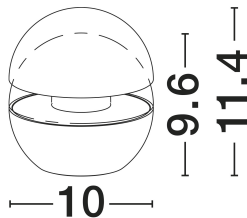

NOVA LUCE

PRODUCT DATASHEET

Version: 001

PRODUCT PHOTOGRAPH

TECHNICAL DRAWING

GENERAL INFORMATION

Product Code	9136404
Collection	Outdoor
Product Category	Portable
Product Family	Puk
Mounting Location	Portable
Application Environment	Outdoor
Specifications	N/A

DIMENSION & WEIGHT

LxWxH (cm)	D:10 H:11.4 cm
Cut out (cm)	N/A
Weight (Kgr)	0.593

MATERIAL & COLOR

Product Color	Orange
Body Material	Aluminium & Pc

APPLICATION & MOUNTING

Ambient Working Temp.	Max 45 oC
Type of Protection	IP54
Dimmable	Yes
Type of Dimming	N/A
Mounting type	Surface
Mounting Depth (cm)	N/A
Led Module Replaceable	No
Light Source	LED

NOVA LUCE S.A

Schimatari Viotias
32009, Greece

+30 22620 58 121
+30 22620 56 743

info@novaluce.com
www.novaluce.com