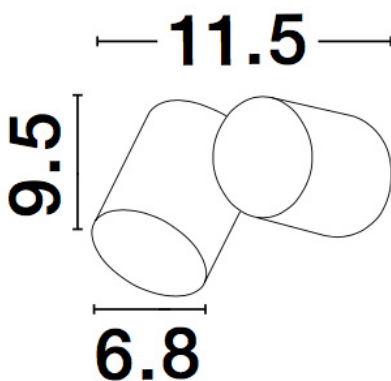

NOVA LUCE

PRODUCT DATASHEET

Version: 001

PRODUCT PHOTOGRAPH

TECHNICAL DRAWING

GENERAL INFORMATION

Product Code	9207912
Collection	Outdoor
Product Category	Wall
Product Family	FOCUS
Mounting Location	Wall
Application Environment	Outdoor

DIMENSION & WEIGHT

LxWxH (cm)	L: 6,8 W: 11,5 H: 9,5
Cut out (cm)	N/A
Weight (Kgr)	0.4

MATERIAL & COLOR

Product Color	Black
Body Material	Aluminium&-Glass

APPLICATION & MOUNTING

Ambient Working Temp.	Max 40 oC
Type of Protection	IP54
Dimmable	No
Type of Dimming (Optional)	N/A
Mounting type	Surface
Mounting Depth (cm)	N/A
Led Module Replaceable	Yes
Light Source	GU10