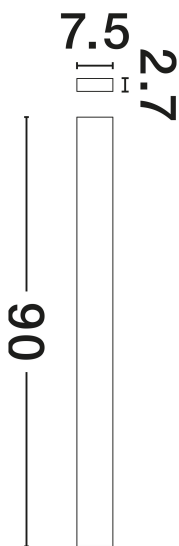

PRODUCT PHOTOGRAPH

TECHNICAL DRAWING

GENERAL INFORMATION

Product Code	9060914
Collection	Indoor
Product Category	Wall
Product Family	Seline
Mounting Location	Wall
Application Environment	Indoor
Specifications	N/A

DIMENSION & WEIGHT

LxWxH (cm)	L: 90 W: 2.7 H: 7.5
Cut Out (cm)	N/A
Weight (Kgr)	0.931

MATERIAL & COLOR

Product Color	Sandy White
Body Material	Aluminium

APPLICATION & MOUNTING

Ambient Working Temp.	Max 45°C
Type of Protection	IP44
Dimmable	No
Type of Dimming	N/A
Mounting type	Surface
Mounting Depth (cm)	N/A
Led Module Replaceable	No
Light Source	LED

NOVA LUCE

PRODUCT DATASHEET

Version: 001

ELECTRICAL DATA

Power (Nominal)	36W
Input voltage (Nominal)	220-240V
Mains Frequency	50/60Hz

PHOTOMETRICAL DATA

Luminous Flux	2614lm
Color Temperature	3000K
Light Color (Designation)	Warm White