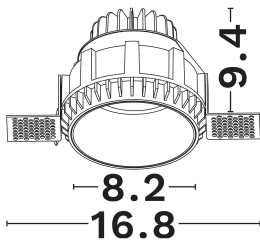

DIMENSION & WEIGHT

LxWxH (cm)	D:8.2 H:9.4 cm
Cut out (cm)	10.5
Weight (Kgr)	N/A

TECHNICAL DRAWING

MATERIAL & COLOR

Product Color	Black
Body Material	Aluminium
Cover Material	N/A

APPLICATION & MOUNTING

Ambient Working Temp.	45 C
Type of Protection	IP54
Protection Class IK	N/A
Dimmable	N/A
Type of Dimming (Optional)	N/A
Mounting type	N/A
Mounting Depth (cm)	N/A
Led Module Replaceable	N/A
Light Source	N/A
Adjustable	No