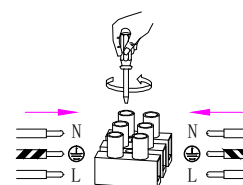

NOVA LUCE

9210314

1

Turn off the general switch

2

Drill holes apply screws
& Plastic anchors

3

Connect the wires

4

Apply the side screws

5

Apply the canopy by rotating

6

Turn on the general switch