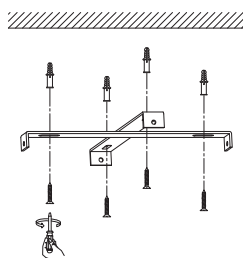

NOVA LUCE

9210314

1

Turn off the general switch

2

Drill holes apply screws
& Plastic anchors

3

Connect the wires

4

Apply the side screws

5

Apply the canopy by rotating

6

Turn on the general switch