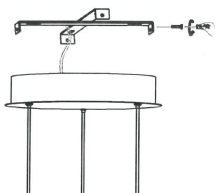

NOVA LUCE

9210314

1

Turn off the general switch

2

Drill holes apply screws
& Plastic anchors

3

Connect the wires

4

Apply the side screws

5

Apply the canopy by rotating

6

Turn on the general switch