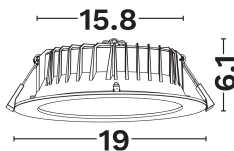

DIMENSION & WEIGHT

LxWxH (cm)	D:19 H:6.1
Cut out (cm)	16,5
Weight (Kgr)	N/A

TECHNICAL DRAWING

MATERIAL & COLOR

Product Color	White
Body Material	Aluminium
Cover Material	N/A

APPLICATION & MOUNTING

Ambient Working Temp.	45 C
Type of Protection	IP54
Protection Class IK	IK04
Dimmable	Yes
Type of Dimming (Optional)	Triac/Dali
Mounting type	Recessed
Mounting Depth (cm)	Ceiling
Led Module Replaceable	No
Light Source	Led
Adjustable	No