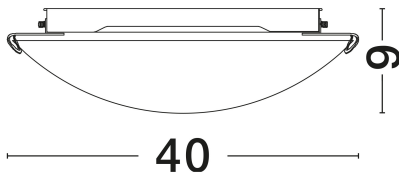

GENERAL INFORMATION

Product Code	6311802
Collection	Indoor
Product Category	Ceiling
Product Family	Era
Mounting Location	Ceiling
Application Environment	Indoor
Specifications	N/A

DIMENSION & WEIGHT

LxWxH (cm)	D: 40 H: 9
Cut Out (cm)	N/A
Weight (Kgr)	1.88

MATERIAL & COLOR

Product Color	White
Body Material	Metal & Glass & Crystal

APPLICATION & MOUNTING

Ambient Working Temp.	Max 45°C
Type of Protection	IP20
Dimmable	Yes
Type of Dimming	N/A
Mounting type	Surface
Mounting Depth (cm)	N/A
Led Module Replaceable	Yes
Light Source	E27

NOVA LUCE S.A

Schimatari Viotias
32009, Greece

+30 22620 58 121
+30 22620 56 743

info@novaluce.com
www.novaluce.com