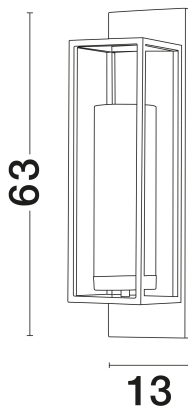

NOVA LUCE

PRODUCT DATASHEET

Version: 001

PRODUCT PHOTOGRAPH

GENERAL INFORMATION

Product Code	9035973
Collection	Indoor
Product Category	Wall
Product Family	Juliet
Mounting Location	Wall
Application Environment	Indoor
Specifications	N/A

DIMENSION & WEIGHT

LxWxH (cm)	L: 13 W: 14.7 H: 53
Cut Out (cm)	N/A
Weight (Kgr)	2

MATERIAL & COLOR

Product Color	Black & Opal
Body Material	Metal & Glass

TECHNICAL DRAWING

APPLICATION & MOUNTING

Ambient Working Temp.	Max 45°C
Type of Protection	IP20
Dimmable	Yes
Type of Dimming	N/A
Mounting type	Surface
Mounting Depth (cm)	N/A
Led Module Replaceable	Yes
Light Source	E14

Power (Nominal)	1x5W
Input voltage (Nominal)	100-240V
Mains Frequency	50/60Hz

PHOTOMETRICAL DATA

Luminus Flux	N/A
Color Temperature	N/A
Light Color (Designation)	N/A

WARRANTY

Warranty	3 Years
----------	----------------