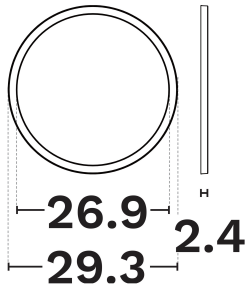

NOVA LUCE

PRODUCT DATASHEET

Version: 001

PRODUCT PHOTOGRAPH

GENERAL INFORMATION

Product Code	9060998
Product Category	Ceiling
Product Family	Cerium
Mounting Location	Ceiling
Application Environment	Indoor

DIMENSION & WEIGHT

LxWxH (cm)	D:29.3 H:2.4 cm
Cut out (cm)	N/A
Weight (Kgr)	N/A

TECHNICAL DRAWING

MATERIAL & COLOR

Product Color	Black
Body Material	Plastic
Cover Material	N/A

APPLICATION & MOUNTING

Ambient Working Temp.	45 C
Type of Protection	IP20
Protection Class IK	IK05
Dimmable	Yes
Type of Dimming (Optional)	Triac
Mounting type	Surface/Suspended
Mounting Depth (cm)	Ceiling
Led Module Replaceable	No
Light Source	Led
Adjustable	No

NOVA LUCE

PRODUCT DATASHEET

Version: 001

ELECTRICAL DATA

Power (Nominal)	20
Input voltage (Nominal)	220-240Vac
Mains Frequency	50/60Hz
Output voltage	N/A
Output Current	N/A
Power Factor	>0.9
Efficiency	>73%
SVM	60.4
Pst	61
Class	II

PHOTOMETRICAL DATA

Luminous Flux	1800
Luminous Efficacy	90
Color Temperature	3000/3500/4000/6500
Light Color (Designation)	N/A
CRI	>80
SDCM	<3
Beam Angle	110
UGR	N/A

LIFESPAN

Lifetime	30000
----------	--------------