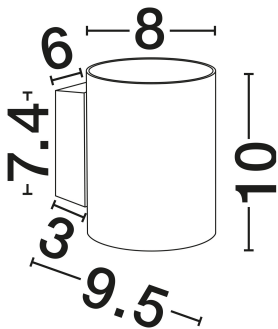

NOVA LUCE

PRODUCT DATASHEET

Version: 001

PRODUCT PHOTOGRAPH

GENERAL INFORMATION

Product Code	9011331
Collection	Indoor
Product Category	Wall
Product Family	Dazle
Mounting Location	Wall
Application Environment	Indoor
Specifications	N/A

DIMENSION & WEIGHT

LxWxH (cm)	D: 8 W: 10 H: 10
Cut Out (cm)	N/A
Weight (Kgr)	0.257

MATERIAL & COLOR

Product Color	Sandy Black
Body Material	Aluminium

TECHNICAL DRAWING

APPLICATION & MOUNTING

Ambient Working Temp.	Max 45°C
Type of Protection	IP20
Dimmable	Yes
Type of Dimming	N/A
Mounting type	Surface
Mounting Depth (cm)	N/A
Led Module Replaceable	Yes
Light Source	LED G9

Power (Nominal)	1x5W
Input voltage (Nominal)	100-240V
Mains Frequency	50/60Hz

PHOTOMETRICAL DATA

Luminous Flux	N/A
Color Temperature	N/A
Light Color (Designation)	N/A

WARRANTY

Warranty	3 Years
----------	----------------