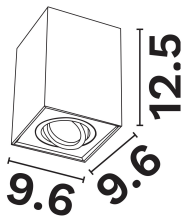

NOVA LUCE

PRODUCT DATASHEET

Version: 001

PRODUCT PHOTOGRAPH

GENERAL INFORMATION

Product Code	820203
Product Category	Ceiling-Gu10
Product Family	Rende
Mounting Location	Ceiling
Application Environment	Indoor

DIMENSION & WEIGHT

LxWxH (cm)	9.6 W: 9.6 H: 12.5 cm
Cut out (cm)	N/A
Weight (Kgr)	N/A

TECHNICAL DRAWING

MATERIAL & COLOR

Product Color	Black
Body Material	Aluminium
Cover Material	N/A

APPLICATION & MOUNTING