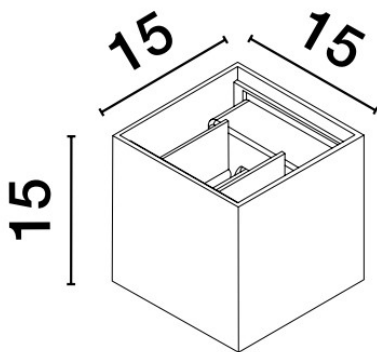

NOVA LUCE

PRODUCT DATASHEET

Version: 001

PRODUCT PHOTOGRAPH

GENERAL INFORMATION

Product Code	9136174
Collection	Outdoor
Product Category	Wall
Product Family	EPIC
Mounting Location	Wall
Application Environment	Outdoor

DIMENSION & WEIGHT

LxWxH (cm)	L: 15 W: 15 H: 15
Cut out (cm)	N/A
Weight (Kgr)	1.6

MATERIAL & COLOR

Product Color	Black
Body Material	Aluminium

TECHNICAL DRAWING

APPLICATION & MOUNTING

Ambient Working Temp.	Max 40 oC
Type of Protection	IP54
Dimmable	No
Type of Dimming (Optional)	N/A
Mounting type	Surface
Mounting Depth (cm)	N/A
Led Module Replaceable	No
Light Source	LED