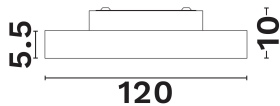

TECHNICAL DRAWING

MATERIAL & COLOR

Product Color	Black
Body Material	Aluminium
Cover Material	N/A

APPLICATION & MOUNTING

Ambient Working Temp.	45 C
Type of Protection	IP20
Protection Class IK	IK03
Dimmable	Yes
Type of Dimming (Optional)	Dimming With Controller
Mounting type	Surface
Mounting Depth (cm)	Ceiling
Led Module Replaceable	No
Light Source	Led
Adjustable	No

COMPATIBLE WITH

— On/Off Driver: N/A

— Triac Driver: N/A

— Dali Driver: N/A

NOVA LUCE S.A

Schimatari Viotias
32009, Greece

+30 22620 58 121
+30 22620 56 743

info@novaluce.com
www.novaluce.com