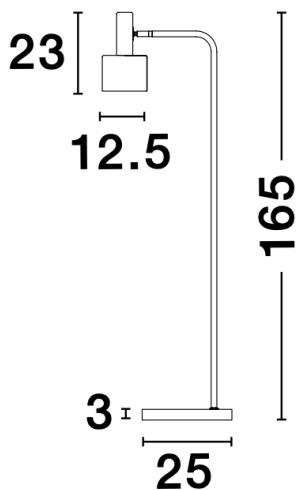

NOVA LUCE

PRODUCT DATASHEET

Version: 001

PRODUCT PHOTOGRAPH

TECHNICAL DRAWING

GENERAL INFORMATION

Product Code	9426654
Collection	Decorative
Product Category	Floor
Product Family	Paz
Mounting Location	N/A
Application Environment	Indoor

DIMENSION & WEIGHT

LxWxH (cm)	D: 12,5 H: 165
Cut out (cm)	N/A
Weight (Kgr)	4.3

MATERIAL & COLOR

Product Color	Gold & Mint & White
Body Material	Metal

APPLICATION & MOUNTING

Ambient Working Temp.	Max 45 oC
Type of Protection	IP20
Dimmable	Depends on the lamp
Type of Dimming (Optional)	N/A
Mounting type	N/A
Mounting Depth (cm)	N/A
Led Module Replaceable	Yes
Light Source	LED E27

Power (Nominal)	Depends on the lamp
Input voltage (Nominal)	220-240Vac
Mains Frequency	50/60Hz

PHOTOMETRICAL DATA

Luminous Flux	Depends on the lamp
Color Temperature	Depends on the lamp
Light Color (Designation)	N/A