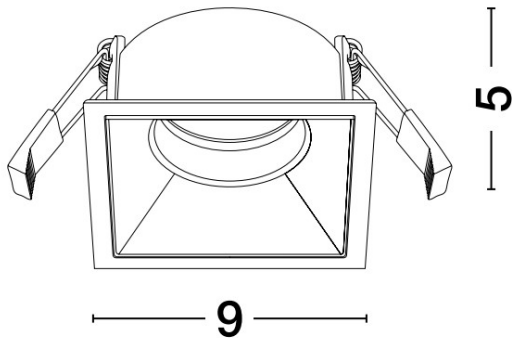

NOVA LUCE

PRODUCT DATASHEET

Version: 001

PRODUCT PHOTOGRAPH

GENERAL INFORMATION

Product Code	9110114
Product Category	Downlights GU10
Product Family	Reina
Mounting Location	Ceiling
Application Environment	Indoor

DIMENSION & WEIGHT

LxWxH (cm)	L: 9 W: 9 H: 5
Cut out (cm)	8.2
Weight (Kgr)	0.15

TECHNICAL DRAWING

MATERIAL & COLOR

Product Color	White
Body Material	Aluminium
Cover Material	N/A

APPLICATION & MOUNTING

Ambient Working Temp.	45 C
Type of Protection	IP20
Protection Class IK	IK03
Dimmable	N/A
Type of Dimming (Optional)	N/A
Mounting type	Surface
Mounting Depth (cm)	Ceiling
Led Module Replaceable	Yes
Light Source	LED GU10 / MR16
Adjustable	No