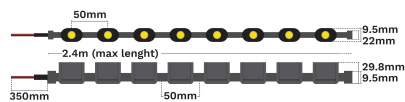

COMPATIBLE WITH

— On/Off Driver: N/A

— Triac Driver: N/A

— Dali Driver: N/A

GENERAL INFORMATION

Product Code	9540084
Product Category	Neon Flex
Product Family	Diamond
Mounting Location	N/A
Application Environment	Outdoor

DIMENSION & WEIGHT

LxWxH (cm)	L:1.2m 22x29
Cut out (cm)	N/A
Weight (Kgr)	N/A

MATERIAL & COLOR

Product Color	N/A
Body Material	Silicone
Cover Material	N/A

APPLICATION & MOUNTING

Ambient Working Temp.	45 C
Type of Protection	IP67
Protection Class IK	N/A
Dimmable	Yes
Type of Dimming (Optional)	Triac/Dali
Mounting type	N/A
Mounting Depth (cm)	N/A
Led Module Replaceable	No
Light Source	Led
Adjustable	No

NOVA LUCE S.A

Schimatari Viotias
32009, Greece

+30 22620 58 121
+30 22620 56 743

info@novaluce.com
www.novaluce.com