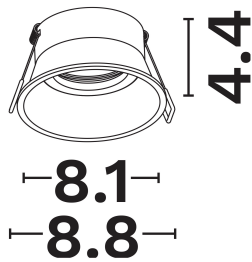

DIMENSION & WEIGHT

LxWxH (cm)	D:8.1 H:4.4
Cut out (cm)	7,5
Weight (Kgr)	N/A

TECHNICAL DRAWING

MATERIAL & COLOR

Product Color	Gold
Body Material	Aluminium
Cover Material	N/A

APPLICATION & MOUNTING

Ambient Working Temp.	45 C
Type of Protection	IP20
Protection Class IK	N/A
Dimmable	N/A
Type of Dimming (Optional)	N/A
Mounting type	Recessed
Mounting Depth (cm)	Ceiling
Led Module Replaceable	Yes
Light Source	Led Gu10
Adjustable	No