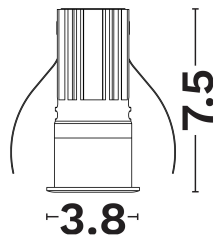

COMPATIBLE WITH

— On/Off Driver: Included

— Triac Driver: 9844008(Remote)

— Dali Driver: 9621523

GENERAL INFORMATION

Product Code	9040103
Product Category	Downlights
Product Family	Cone
Mounting Location	Ceiling
Application Environment	Indoor

DIMENSION & WEIGHT

LxWxH (cm)	D:3.8 H:7.5
Cut out (cm)	3,5
Weight (Kgr)	N/A

MATERIAL & COLOR

Product Color	Black
Body Material	Aluminium
Cover Material	N/A

APPLICATION & MOUNTING

Ambient Working Temp.	45 C
Type of Protection	IP20
Protection Class IK	IK03
Dimmable	Yes
Type of Dimming (Optional)	Triac/Dali
Mounting type	Recessed
Mounting Depth (cm)	Ceiling
Led Module Replaceable	No
Light Source	Led
Adjustable	??

NOVA LUCE S.A

Schimatari Viotias
32009, Greece

+30 22620 58 121
+30 22620 56 743

info@novaluce.com
www.novaluce.com