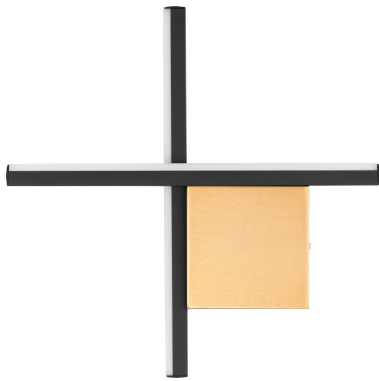

NOVA LUCE

PRODUCT DATASHEET

Version: 001

PRODUCT PHOTOGRAPH

TECHNICAL DRAWING

GENERAL INFORMATION

Product Code	9006083
Collection	Indoor
Product Category	Wall
Product Family	Cross
Mounting Location	Wall
Application Environment	Indoor
Specifications	N/A

DIMENSION & WEIGHT

LxWxH (cm)	L: 30 W: 4 H: 30
Cut Out (cm)	N/A
Weight (Kgr)	0.5

MATERIAL & COLOR

Product Color	Sandy Black & Brushed Gold
Body Material	Aluminium

APPLICATION & MOUNTING

Ambient Working Temp.	Max 45°C
Type of Protection	IP20
Dimmable	No
Type of Dimming	N/A
Mounting type	Surface
Mounting Depth (cm)	N/A
Led Module Replaceable	No
Light Source	LED