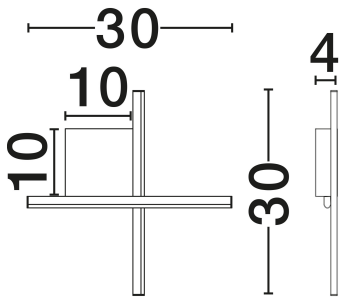

NOVA LUCE

PRODUCT DATASHEET

Version: 001

PRODUCT PHOTOGRAPH

TECHNICAL DRAWING

GENERAL INFORMATION

Product Code	9006083
Collection	Indoor
Product Category	Wall
Product Family	Cross
Mounting Location	Wall
Application Environment	Indoor
Specifications	N/A

DIMENSION & WEIGHT

LxWxH (cm)	L: 30 W: 4 H: 30
Cut Out (cm)	N/A
Weight (Kgr)	0.5

MATERIAL & COLOR

Product Color	Sandy Black & Brushed Gold
Body Material	Aluminium

APPLICATION & MOUNTING

Ambient Working Temp.	Max 45°C
Type of Protection	IP20
Dimmable	No
Type of Dimming	N/A
Mounting type	Surface
Mounting Depth (cm)	N/A
Led Module Replaceable	No
Light Source	LED

Power (Nominal)	10W
Input voltage (Nominal)	220-240V
Mains Frequency	50/60Hz

PHOTOMETRICAL DATA

Luminous Flux	660lm
Color Temperature	3000K
Light Color (Designation)	Warm White

WARRANTY

Warranty	3 Years
----------	----------------