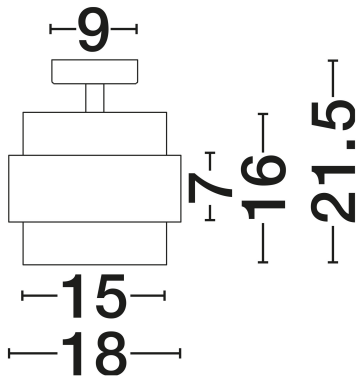

NOVA LUCE

PRODUCT DATASHEET

Version: 001

PRODUCT PHOTOGRAPH

GENERAL INFORMATION

Product Code	9236384
Collection	Indoor
Product Category	Ceiling
Product Family	Sianna
Mounting Location	Ceiling
Application Environment	Indoor
Specifications	N/A

DIMENSION & WEIGHT

LxWxH (cm)	D: 18 H: 21.5
Cut Out (cm)	N/A
Weight (Kgr)	1

MATERIAL & COLOR

Product Color	Smokey & Sandy Black, Brass Gold
Body Material	Glass & Metal

TECHNICAL DRAWING

APPLICATION & MOUNTING

+30 22620 58 121
+30 22620 56 743

info@novaluce.com
www.novaluce.com

NOVA LUCE

PRODUCT DATASHEET

Version: 001

ELECTRICAL DATA

Power (Nominal)	1x12W
Input voltage (Nominal)	100-240V
Mains Frequency	50/60Hz

PHOTOMETRICAL DATA